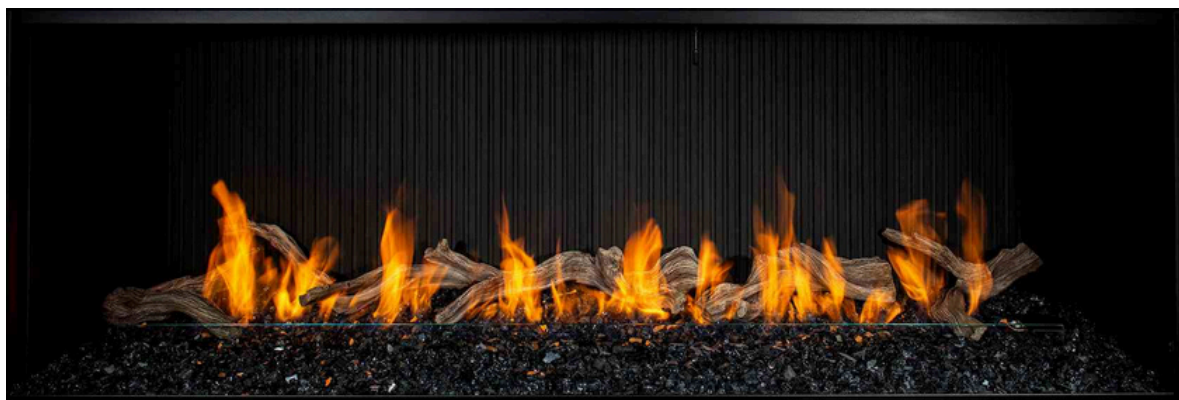

LINEAR FIREPLACE CERAMIC LOG KITS

• **3 PC & 2PC CERAMIC LOG KIT - RECOMENDED FOR 72" AND 96" BOXES**

*3 pc. & 2pc. Ghostwood Log Kit (**OG ORIGINAL GREY**) shown in LFP7224 with FLT-7224 (Fluted Back and Sides in Black), 60# of ½ Black Reflective Fireglass for floor media.*