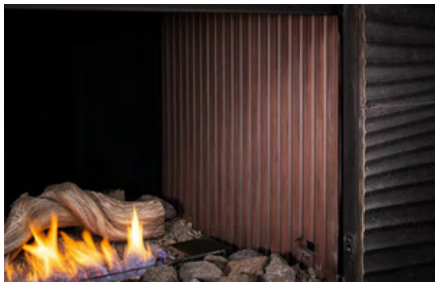

Golden Blount

LINEAR FIREPLACE ACCESSORIES

REAR REFLECTIVE PANELS-

- *AVAILABLE FOR LFP6018, LFP7218, & LFP9618 (*SEGMENTED).*
- *REFLECTS FLAME FOR SLEEK MODERN LOOK*

FLUTED REFRACTORY PANELS-

- *FLUTED SIDE REFRACTORY PANELS FOR LFP6018, LFP7218, & LFP9618. LFP6024, LFP7224, LFP9624*
- *COLORS: BLACK, CHARCOAL, ANTIQUE RED, BUFF, & UNPAINTED (Resembles concrete)*
- *Comes in Side Fluted Kit ONLY or Full Fluted Kit (Back & Sides)*

GHOSTWOOD LOG KIT-

- *3 PC. CERAMIC LOG KIT - RECOMENDED FOR 42" AND 60" LINEAR BOXES*

3 pc. Ghostwood Log Kit (OG ORIGINAL GREY) shown in LFP6018 with LFP-6018-GLASS (rear reflective panel), FLT-BRICK-LFP in Antique Red, standard lava rock, & firepit lava rock floor media.

*3 pc. & 2pc. Ghostwood Log Kit (**AB ASH BROWN**) shown in OD-LFP7218 with FLT-7224 (Fluted Back and Sides in Charcoal), 60# of ½ Black Reflective Fireglass for floor media.*

LINEAR FIREPLACE FIBER CANNON BALLS

- ***FIBER SPHERES PURCHASED INDIVIDUALLY. CANNOT BE IN FLAME***

- ***COLORS: THUNDER GRAY, CAPE GRAY, & BLACK***

6 Cannon Balls in Thunder Gray shown in LFP7218 with LFP-7218-GLASS (rear reflective panel), FLT-BRICK-LFP in Black, Starfire fireglass floor media.