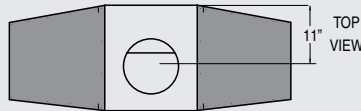

MINIMUM FRAMING DIMENSIONS PRIOR TO POSITIONING UNIT: 111" W X 55 1/4" H X 24" D
FINISHED FRAMING DIMENSIONS WITH UNIT IN POSITION: 106" W X 32" H X 24" D
NOTE: DIMENSIONS PRIOR TO POSITIONING FIREPLACE ALLOWS CLEARANCE FOR OUTSIDE AIR COLLARS AS WELL AS FIREPLACE HEADER TO BE NAILED AT CORRECT HEIGHT AFTER BOX HAS BEEN SET.

MINIMUM FRAMING DIMENSIONS