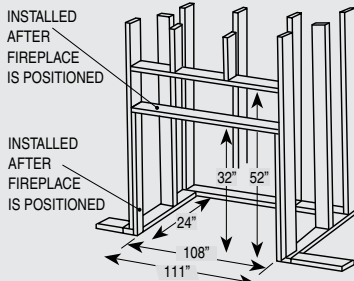

MINIMUM FRAMING DIMENSIONS PRIOR TO POSITIONING UNIT: 111" W X 55 1/4" H X 24" D
FINISHED FRAMING DIMENSIONS WITH UNIT IN POSITION: 106" W X 32" H X 24" D
NOTE: DIMENSIONS PRIOR TO POSITIONING FIREPLACE ALLOWS CLEARANCE FOR OUTSIDE AIR COLLARS AS WELL AS FIREPLACE HEADER TO BE NAILED AT CORRECT HEIGHT AFTER BOX HAS BEEN SET.

MINIMUM FRAMING DIMENSIONS