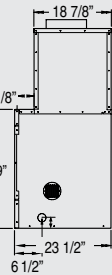

MINIMUM FRAMING DIMENSIONS PRIOR TO POSITIONING UNIT: 111" W X 55 1/4" H X 24" D
FINISHED FRAMING DIMENSIONS WITH UNIT IN POSITION: 106" W X 32" H X 24" D
NOTE: DIMENSIONS PRIOR TO POSITIONING FIREPLACE ALLOWS CLEARANCE FOR OUTSIDE AIR COLLARS AS WELL AS FIREPLACE HEADER TO BE NAILED AT CORRECT HEIGHT AFTER BOX HAS BEEN SET.

MINIMUM FRAMING DIMENSIONS