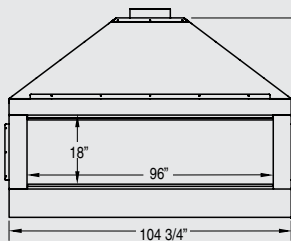

MINIMUM FRAMING DIMENSIONS PRIOR TO POSITIONING UNIT: 111" W X 55 1/4" H X 24" D
FINISHED FRAMING DIMENSIONS WITH UNIT IN POSITION: 106" W X 32" H X 24" D
NOTE: DIMENSIONS PRIOR TO POSITIONING FIREPLACE ALLOWS CLEARANCE FOR OUTSIDE AIR COLLARS AS WELL AS FIREPLACE HEADER TO BE NAILED AT CORRECT HEIGHT AFTER BOX HAS BEEN SET.

MINIMUM FRAMING DIMENSIONS