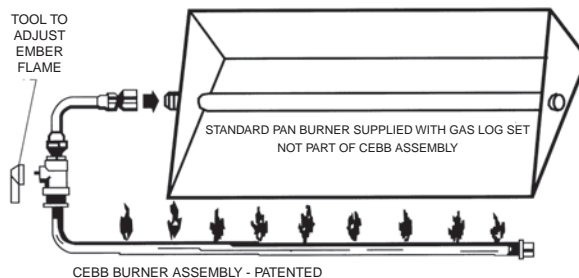

Controlled EMBER-BED BURNER

Complete with:

- Gas Control Valve
- Connector Parts
- Glowing Embers
- Vermiculite

An Award Winning Look Manufactured by

Golden Blount

4301 Westgrove • Addison, Texas 75001 • 800.833.1139

www.goldenblountinc.com

GB309-16