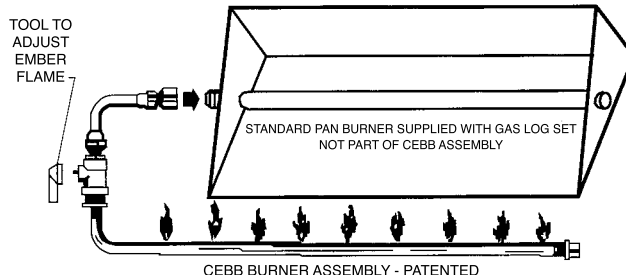

Golden Blount

SPLIT BONFIRE

Split Bonfire 24" Freshcut with optional CEBB Controlled Ember Bed Burner (Patented)

Standard Features:

- 8-log set
- 5/8" thick grate
- Split top logs with Bonfire style bottom logs
- Special two-piece rotten front log for maximum ember effect
- Black Rock Standard
- Large Amount of Embers

Controlled EMBER-BED BURNER

Complete With:

- Gas Control Valve
- Connector Parts
- Glowing Embers
- Vermiculite

The Controlled Ember-Bed Burner illuminates artificial Ember-Bed material in front of the gas log assembly, in order to emulate the appearance of burning embers, thereby enhancing the attractiveness and realism of the fireplace.