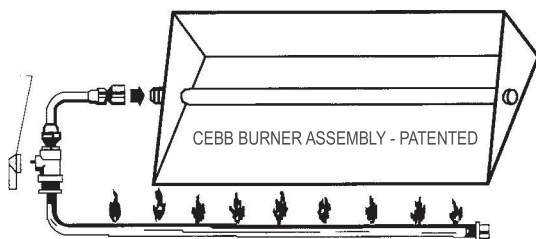

Controlled EMBER-BED BURNER

Golden Blount

4301 Westgrove Drive • Addison, Texas 75001 • 800-833-1139