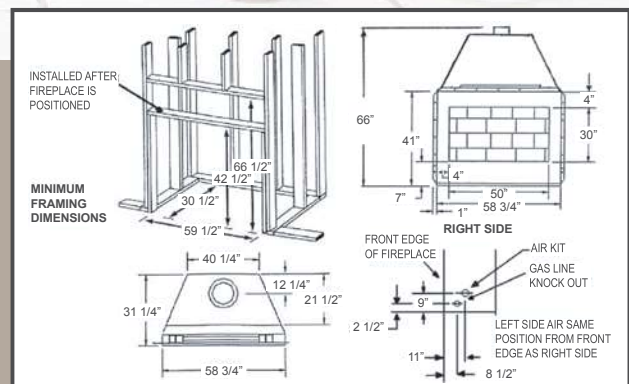

Controlled EMBER-BED BURNER

Golden Blount

4301 Westgrove Drive • Addison, Texas 75001 • 800-833-1139