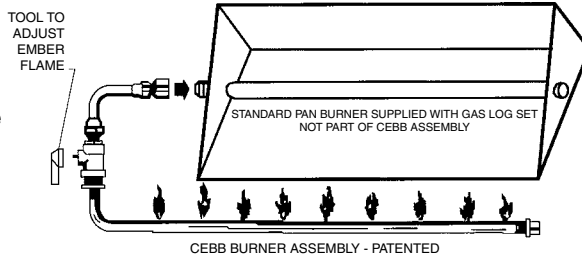

Controlled EMBER-BED BURNER

Complete With:

- Gas Control Valve
- Connector Parts
- Glowing Embers
- Vermiculite

An Award Winning Look Manufactured by

Golden Blount

4301 Westgrove • Addison, Texas 75001 • 800.833.1139

www.goldenblountinc.com

US

GB309-9/16