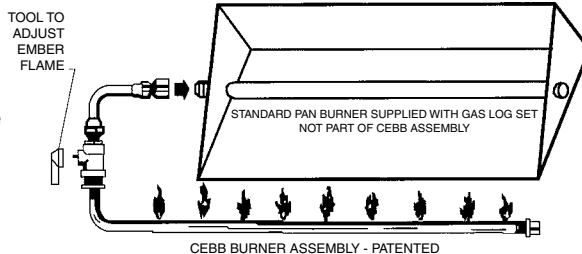

Controlled EMBER-BED BURNER

Complete With:

- Gas Control Valve
- Connector Parts
- Glowing Embers
- Vermiculite

An Award Winning Look Manufactured by

4301 Westgrove • Addison, Texas 75001 • 800.833.1139

www.goldenblountinc.com

GB309-9/16