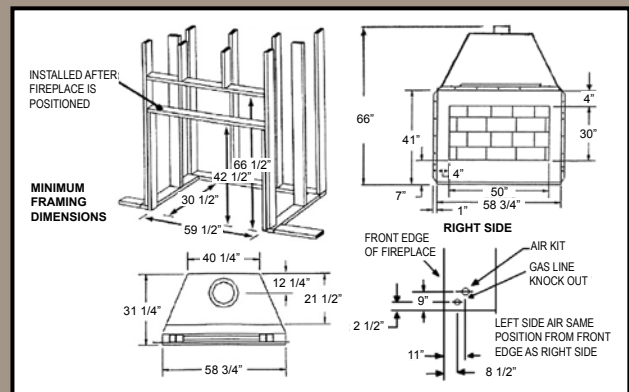

Controlled EMBER-BED BURNER