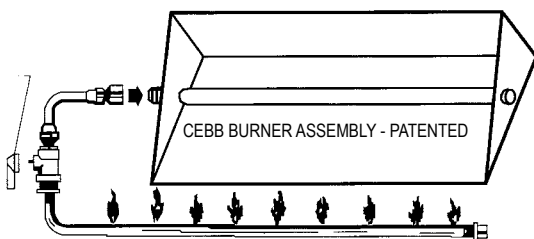

Controlled EMBER-BED BURNER