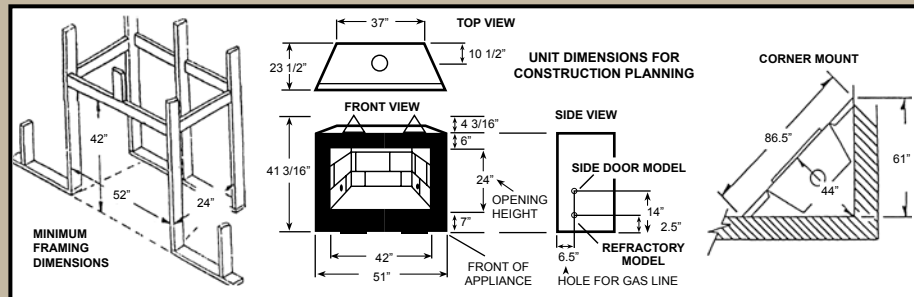

Controlled EMBER-BED BURNER

GB SF4224TV

Top Vent Gas Fireplace *by Golden Blount*

Shown with Texas Stack Logs and Charcoal Fire Brick Refractory Panels

- 42" W x 24" H opening
- Uses 8" B-vent pipe
- Choice of 3 log styles
- Highly detailed refractory panels in 2 styles, 4 colors
- 50,000 BTUs