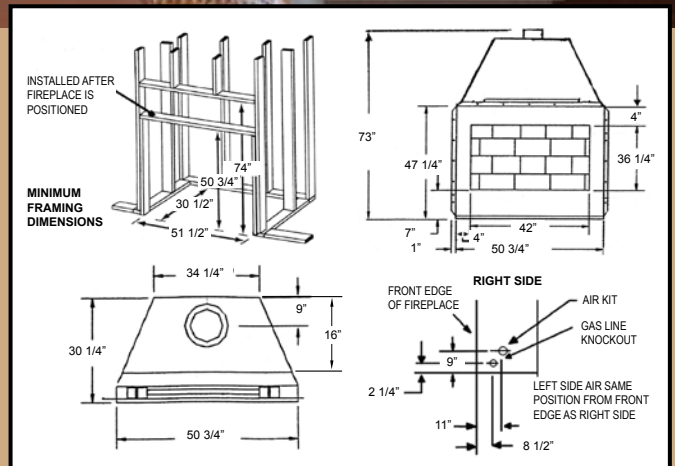

- Gigantic 42" W x 36" H opening
- Realistic flames 100,000 BTU/HR
- High dome design for efficient up-draft
- Highly detailed refractory panels in 2 styles, 4 colors
- Patented damper controlled gas supply
- 30" award winning logs
- Clean face design
- Standing pilot or optional spark to pilot ignition
- Uses 10" B-vent
- Includes our patented CEBB Controlled Ember Bed Burner

El Grande HD5030TV

Top Vent Gas Fireplace *by Golden Blount*

Shown with Texas Stack Logs and Charcoal Herringbone Refractory Panels

- Gigantic 50" W x 30" H opening (largest in industry)
- Realistic flames 100,000 BTU/HR
- High dome design for efficient up-draft
- Highly detailed refractory panels (standard)
- Patented damper controlled gas supply
- 36" award winning logs
- Clean face design
- Standing pilot or optional spark to pilot ignition
- Uses 10" B-vent
- Includes our patented CEBB Controlled Ember Bed Burner