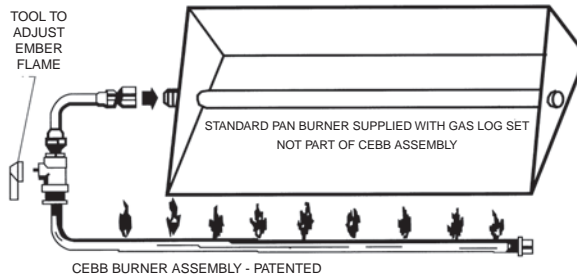

Controlled EMBER-BED BURNER

Complete with:

- Gas Control Valve
- Connector Parts
- Glowing Embers
- Vermiculite

4301 Westgrove • Addison, Texas 75001 • 800.833.1139 • www.goldenblountinc.com

GB108-16