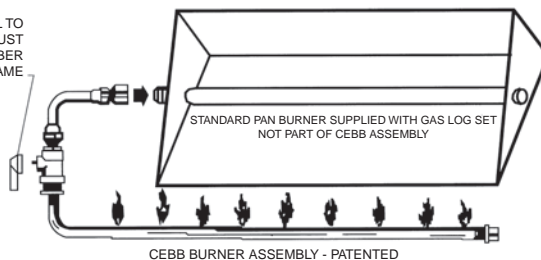

Controlled EMBER-BED BURNER

Complete With:

- Gas Control Valve
- Connector Parts
- Glowing Embers
- Vermiculite

TOOL TO
ADJUST
EMBER
FLAME

An Award Winning Look Manufactured by

Golden Blount

4301 Westgrove • Addison, Texas 75001 • 800.833.1139
www.goldenblountinc.com

GB309-9/16