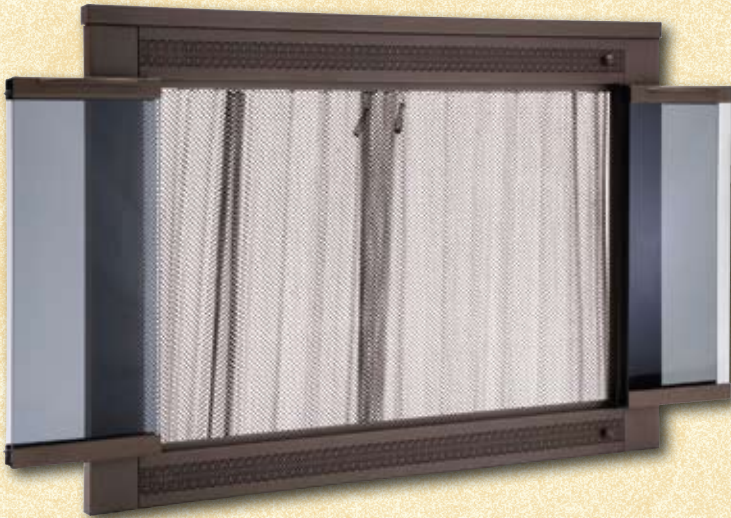

# Fireplace Glasscreens

OILED BRONZE CLEAN FACE FOLD-BACK

*Golden Blount*

4301 Westgrove Dr. • Addison, Texas • 800-833-1139

[www.goldenblountinc.com](http://www.goldenblountinc.com)

# Traditional "Filigree" style

RUSTED IRON FOLD-BACK

- 1/4" Tempered glass
- Traditional or contemporary style handles

OILED BRONZE FOLD-BACK

- Smoked or clear glass
- Quiet teflon rollers or sturdy fold-back hinges

# “Clean Face” style

Featuring Bi-Fold or Fold-Back Doors

- 1/4" Tempered glass
- Smoked or clear glass
- Contemporary style handles
- Quiet teflon rollers or sturdy fold-back hinges

RUSTED IRON CLEAN FACE BI-FOLD

TEXTURED BLACK CLEAN FACE FOLD-BACK

CHARCOAL CLEAN FACE BI-FOLD

BRUSHED STEEL CLEAN FACE FOLD-BACK